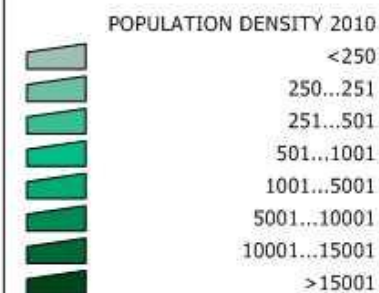

## CITY OF SURIGAO

# POPULATION DENSITY MAP

0 5 km  
Scale 1:150000 m

### LEGEND

Data Source:  
City Planning and Development Office.

Philippines Zone V  
Lon: 125°33.327' E  
Lat: 9°47.835' N  
Printed at: 11/28/2013